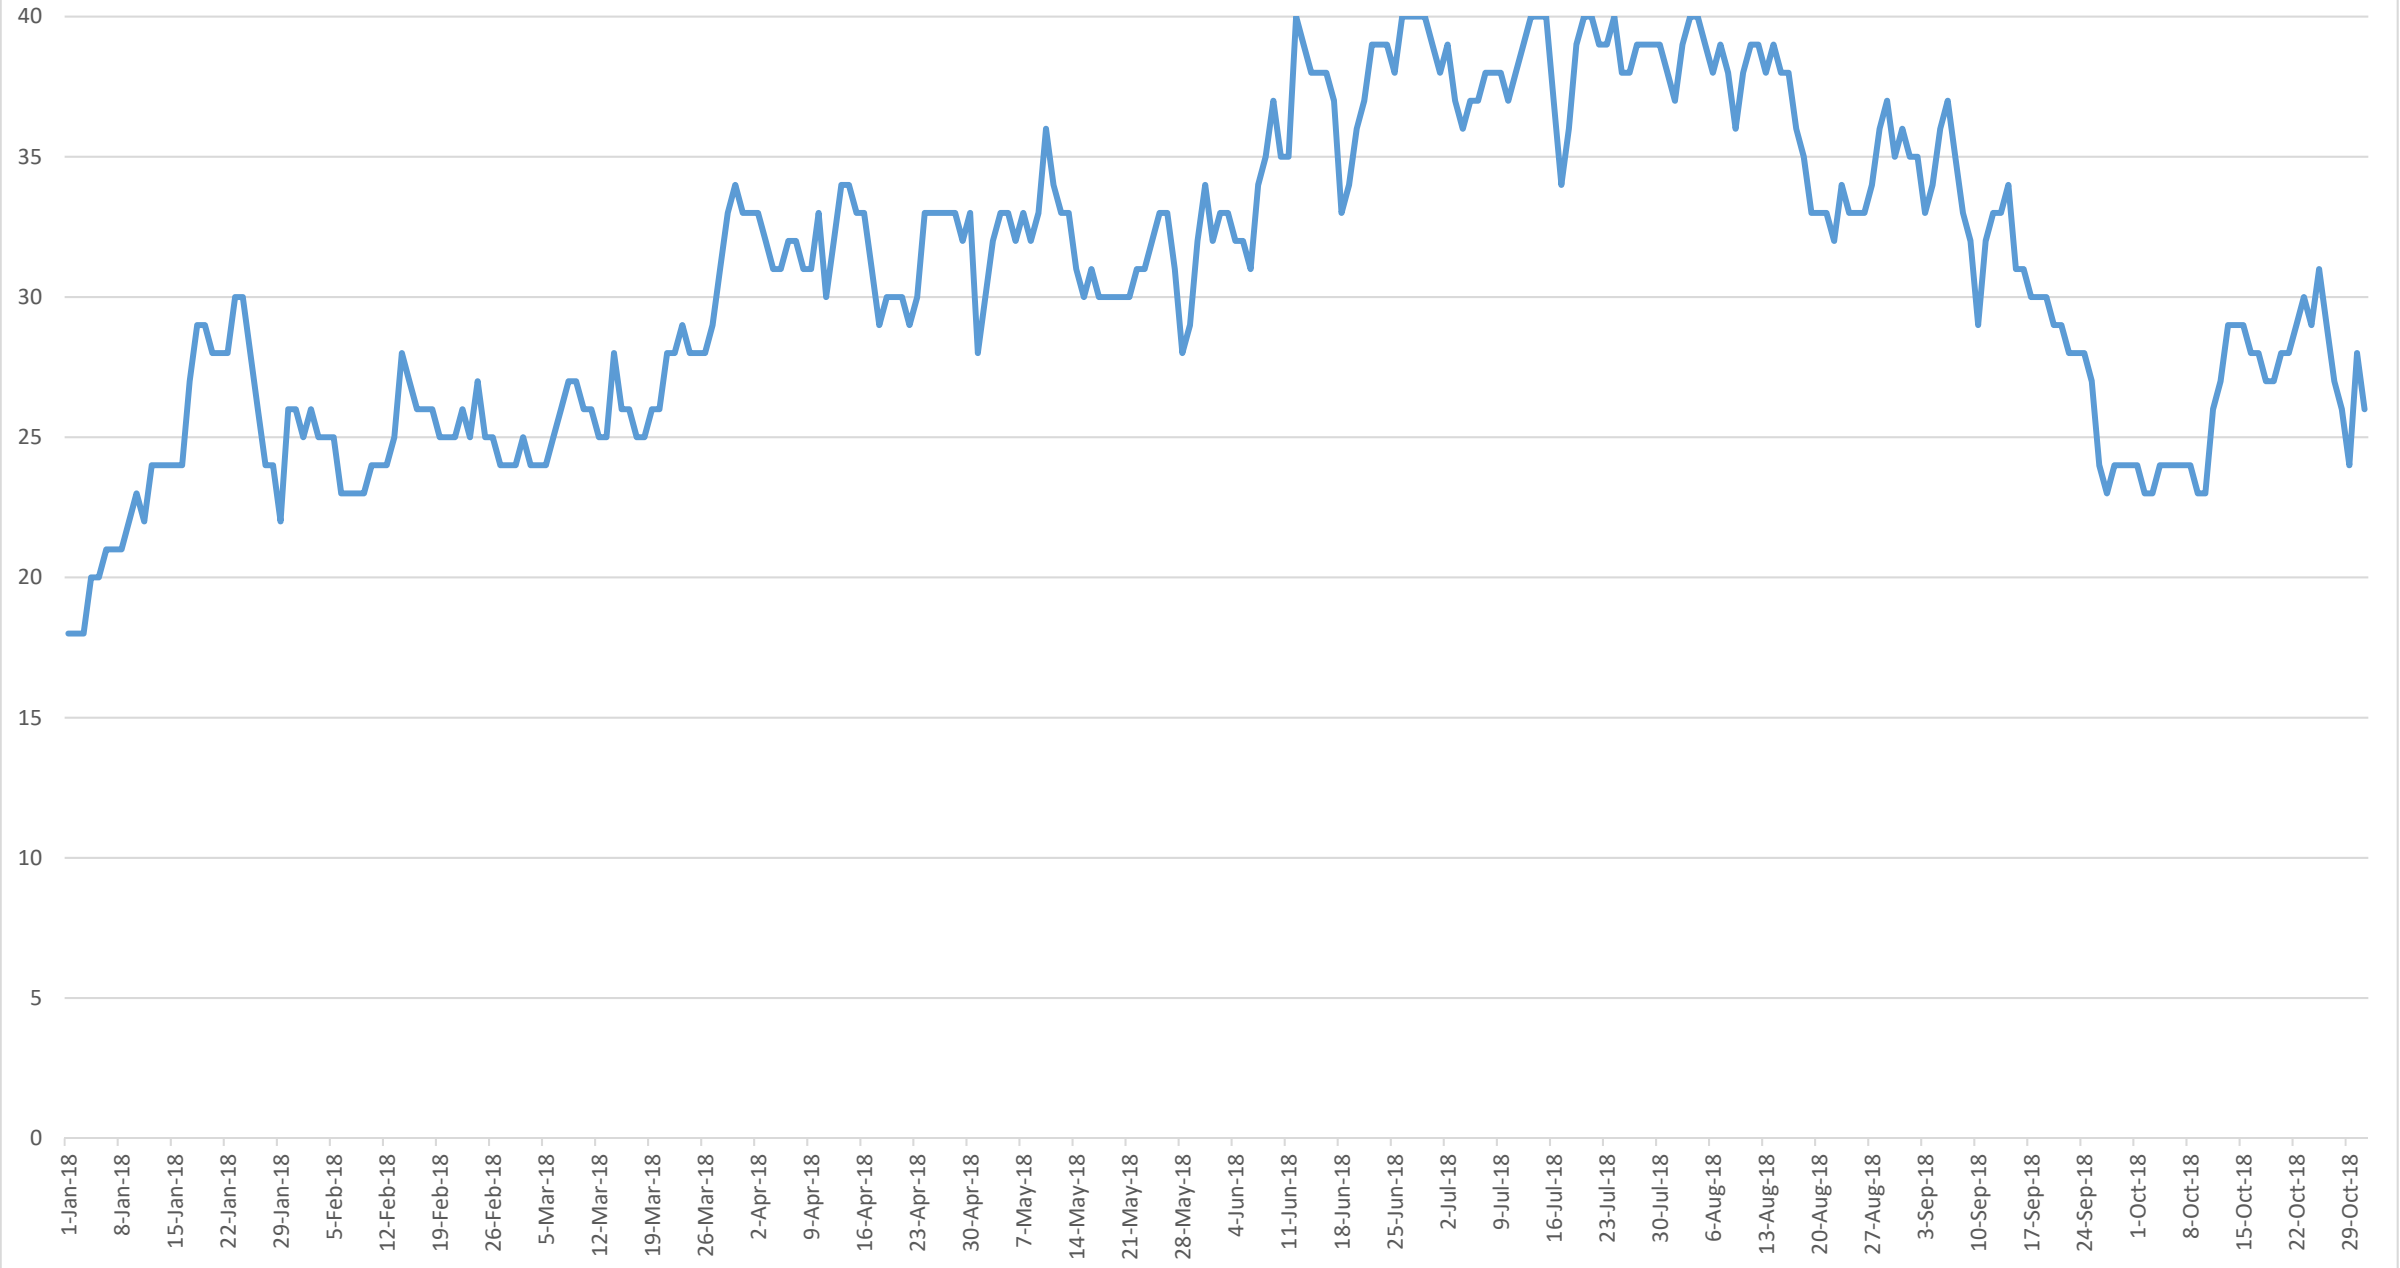

2018 Work Release Bed Totals Jan. 1 - Oct. 31

Work Release Bed Total = 40  
Work Release Average = 30.78